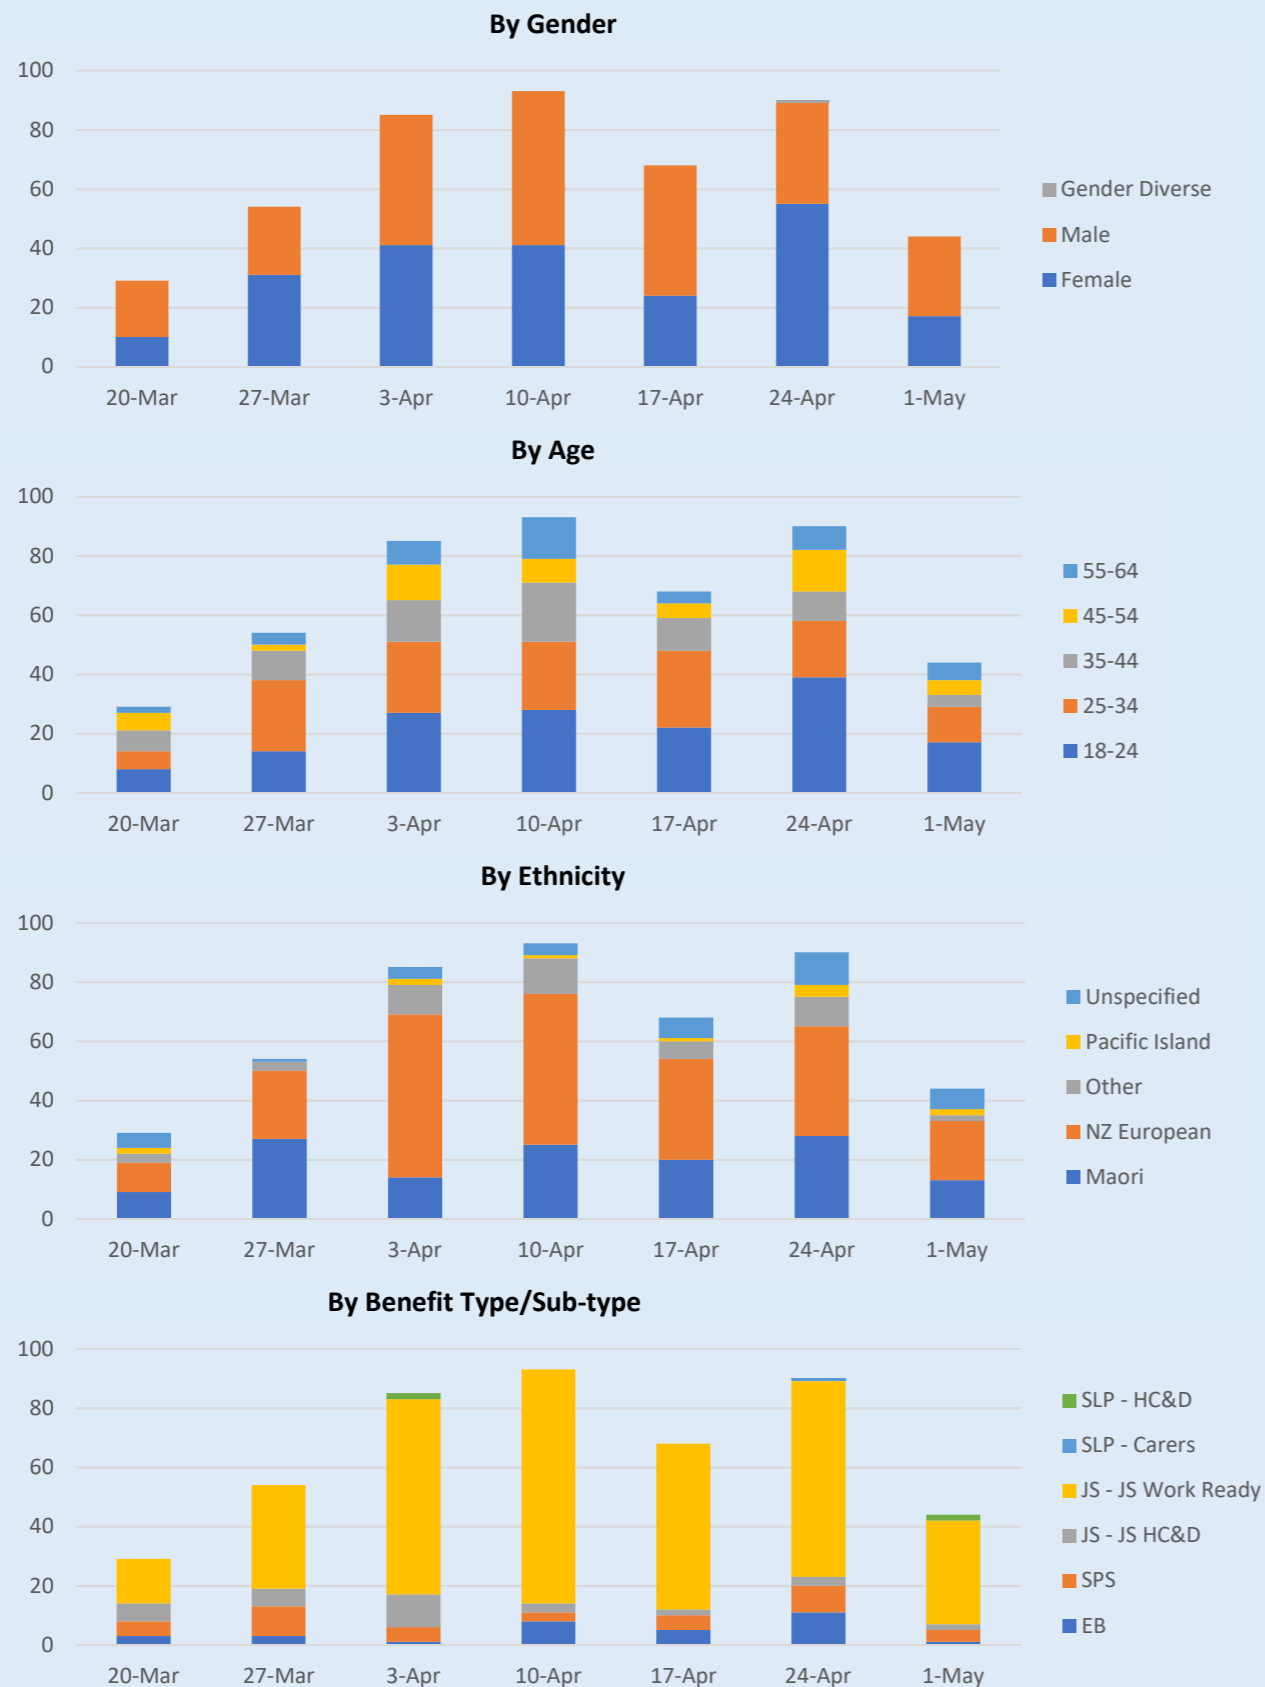

New Grants Detail for Wairarapa

Demographic Breakdowns of Main Benefit Grants by Wairarapa Service Centre since COVID-19 Lockdown (Week Ending Sunday)

Industry Breakdowns of Previous Employment of Main Benefit Grants by Wairarapa Service Centre since COVID-19 Lockdown (where information is available)

Main Benefit Grants by Wairarapa Service Centre since COVID-19 lockdown vs Grants for the equivalent week in 2019

New grant information is volatile and subject to revision.
Information should be treated as indicative only and used with caution.