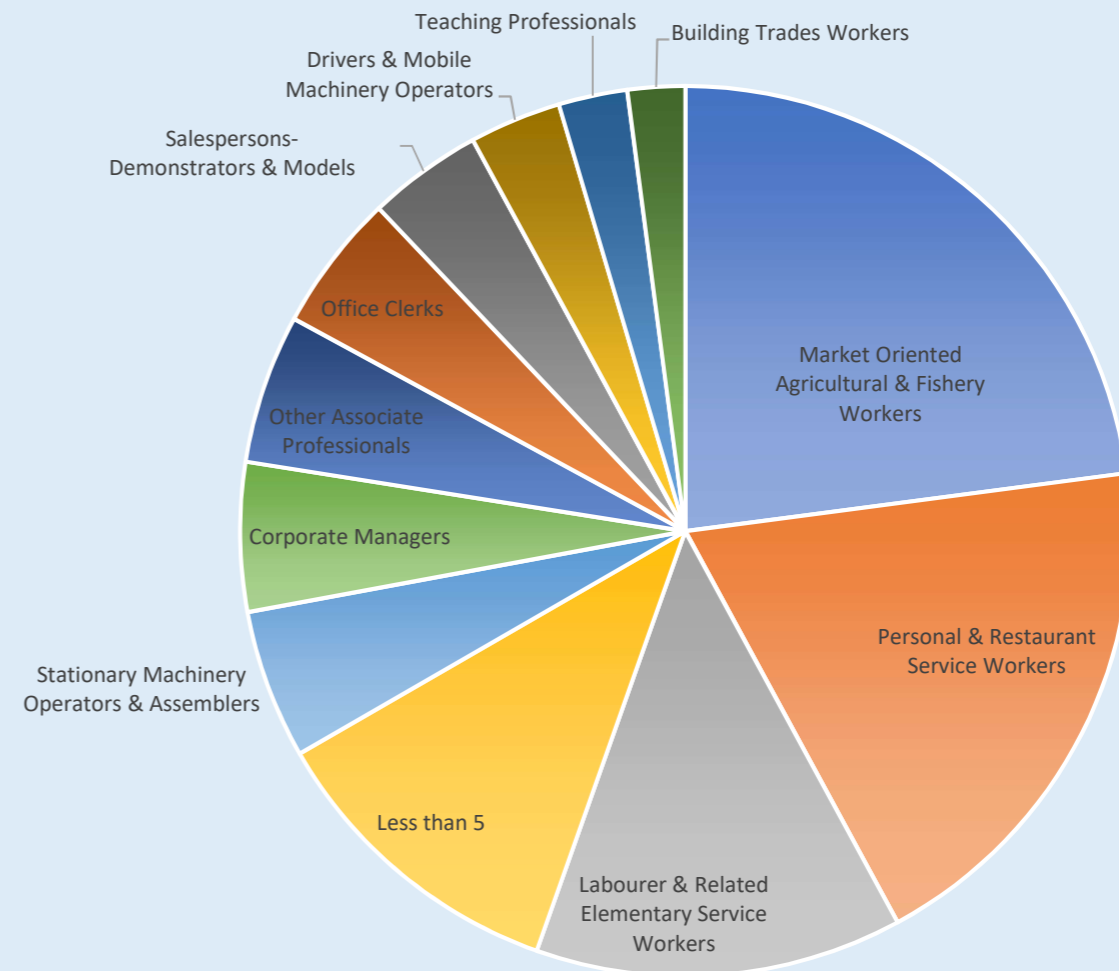

New Grants Detail for Wairarapa

Demographic Breakdowns of Main Benefit Grants by Wairarapa Service Centre since COVID-19 Lockdown (Week Ending Sunday)

Industry Breakdowns of Previous Employment of Main Benefit Grants by Wairarapa Service Centre since COVID-19 Lockdown (where information is available)

Main Benefit Grants by Wairarapa Service Centre since COVID-19 lockdown vs Grants for the equivalent week in 2019

New grant information is volatile and subject to revision.
Information should be treated as indicative only and used with caution.