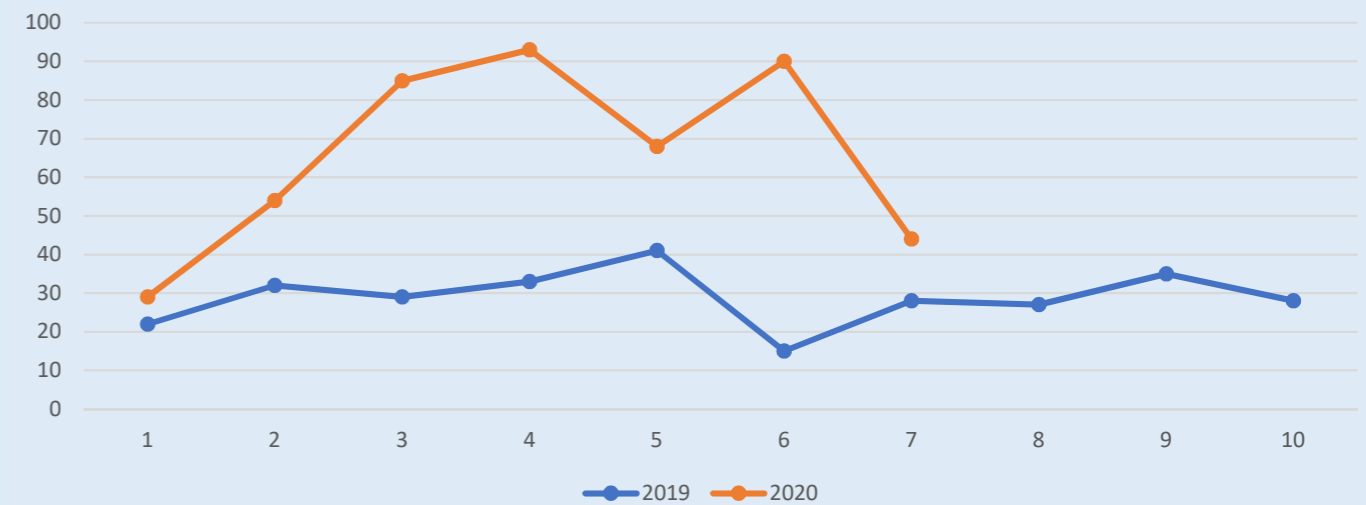

Main Benefit Grants by Wairarapa Service Centre since COVID-19 lockdown vs Grants for the equivalent week in 2019

New grant information is volatile and subject to revision.
Information should be treated as indicative only and used with caution.

Under no circumstances is this information to be made publicly available and/or released to media.